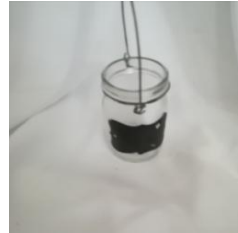

SHORT PLASTIC
SWEET JAR R25

WOODEN
CAKE STAND R100